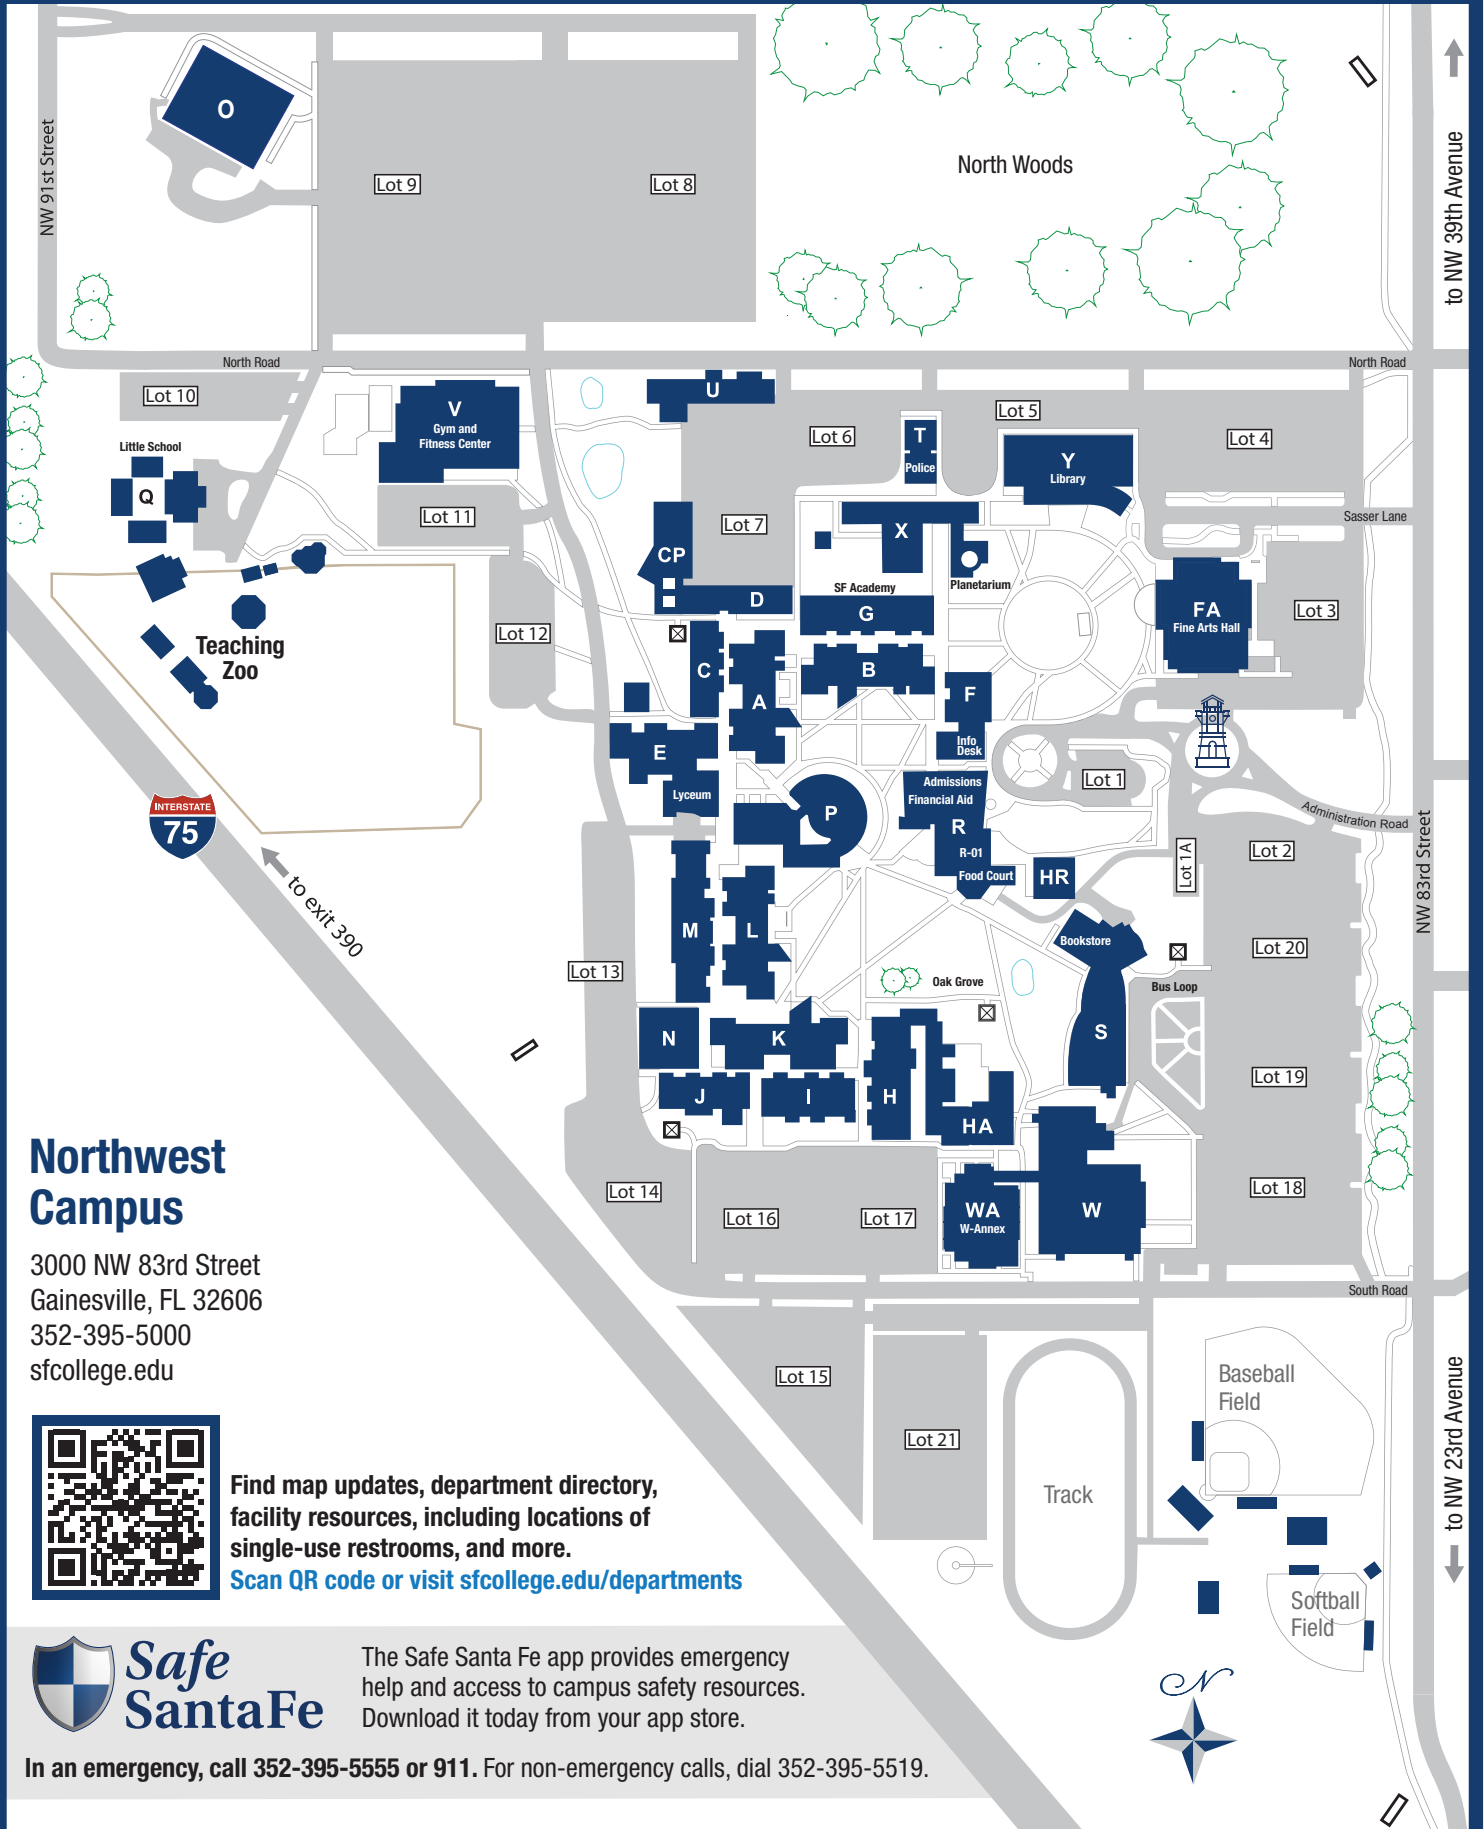

SANTA FE COLLEGE

Northwest Campus

3000 NW 83rd Street
 Gainesville, FL 32606
 352-395-5000
sfcollege.edu

Find map updates, department directory, facility resources, including locations of single-use restrooms, and more.
[Scan QR code or visit sfcollege.edu/departments](http://sfcollege.edu/departments)

The Safe Santa Fe app provides emergency help and access to campus safety resources. Download it today from your app store.

In an emergency, call 352-395-5555 or 911. For non-emergency calls, dial 352-395-5519.